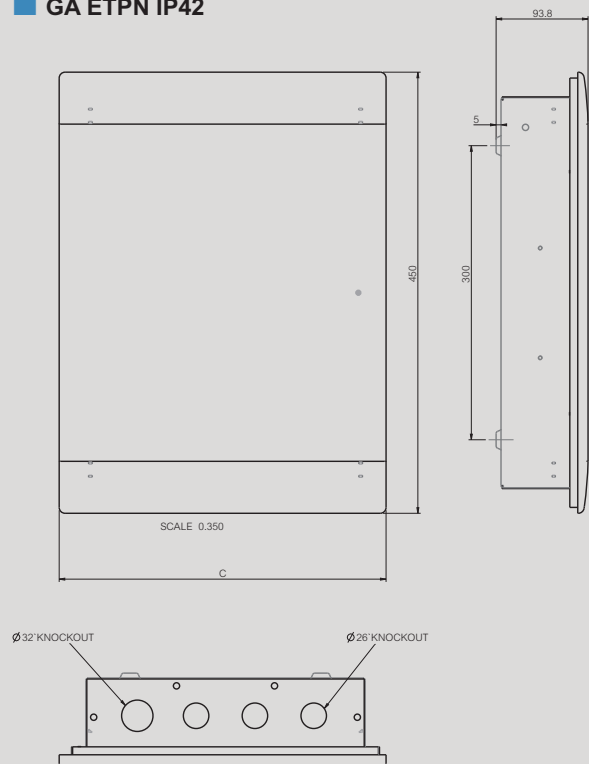

Dizly distribution board

Dimensions

GA ETPN IP42

WAY	C	TOP & BOTTOM	
		Ø26' Knockout	Ø32' Knockout
ETPN 4W	333.5	3 NO.	1 NO.
ETPN 6W	369.5	4 NO.	1 NO.
ETPN 8W	453.5	5 NOS.	1 NO.
ETPN 12W	597.5	7 NOS.	1 NO.