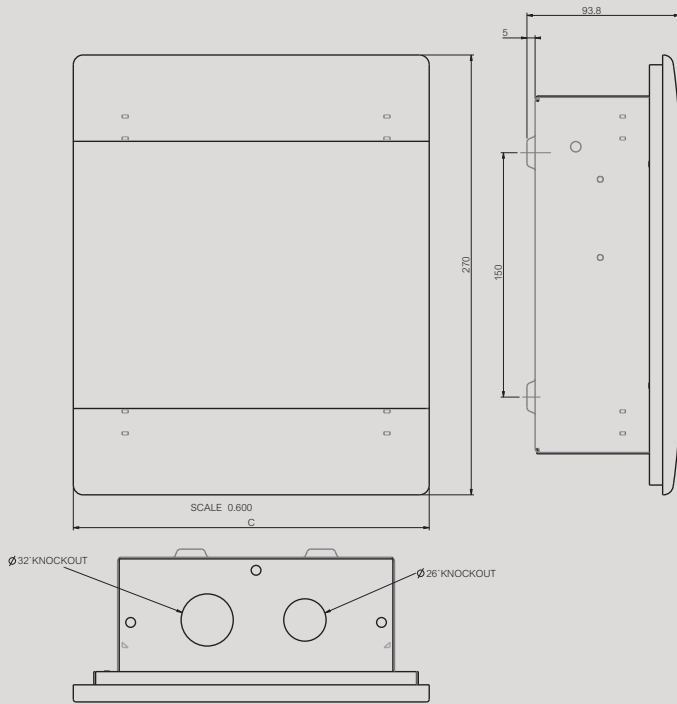

Dizly distribution board

Dimensions

GA SPN IP42

WAY	C	TOP & BOTTOM	
		Ø26' Knockout	Ø32' Knockout
SPN 6W	218.5	1 NO.	1 NO.
SPN 8W	258.5	1 NO.	1 NO.
SPN 10W	288.5	2 NOS.	1 NO.
SPN 12W	325.5	3 NOS.	1 NO.
SPN 14W	364.5	3 NOS.	1 NO.