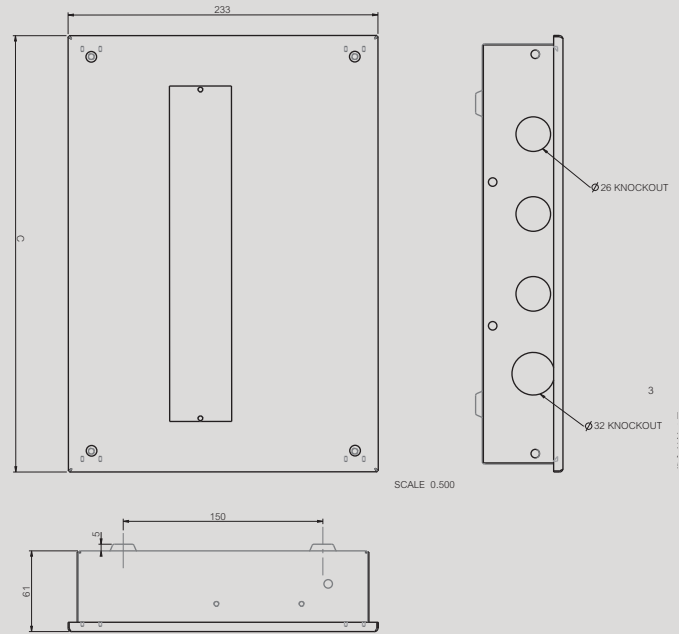

GA SPN IP20

WAY	C	TOP & BOTTOM	
		Ø26' Knockout	Ø32' Knockout
SPN 6W	181.8	1 NO.	1 NO.
SPN 8W	221.8	1 NO.	1 NO.
SPN 10W	251.8	2 NOS.	1 NO.
SPN 12W	291.8	3 NOS.	1 NO.
SPN 14W	327.8	3 NOS.	1 NO.