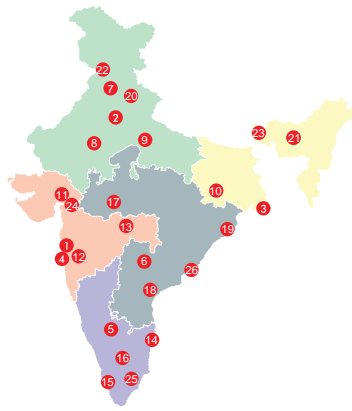

## Dimensions

### GA SPN IP42

WAY	C	TOP & BOTTOM	
		Ø26' Knockout	Ø32' Knockout
SPN 6W	218.5	1 NO.	1 NO.
SPN 8W	258.5	1 NO.	1 NO.
SPN 10W	288.5	2 NOS.	1 NO.
SPN 12W	325.5	3 NOS.	1 NO.
SPN 14W	364.5	3 NOS.	1 NO.

### GA SPN IP20

WAY	C	TOP & BOTTOM	
		Ø26' Knockout	Ø32' Knockout
SPN 6W	181.8	1 NO.	1 NO.
SPN 8W	221.8	1 NO.	1 NO.
SPN 10W	251.8	2 NOS.	1 NO.
SPN 12W	291.8	3 NOS.	1 NO.
SPN 14W	327.8	3 NOS.	1 NO.