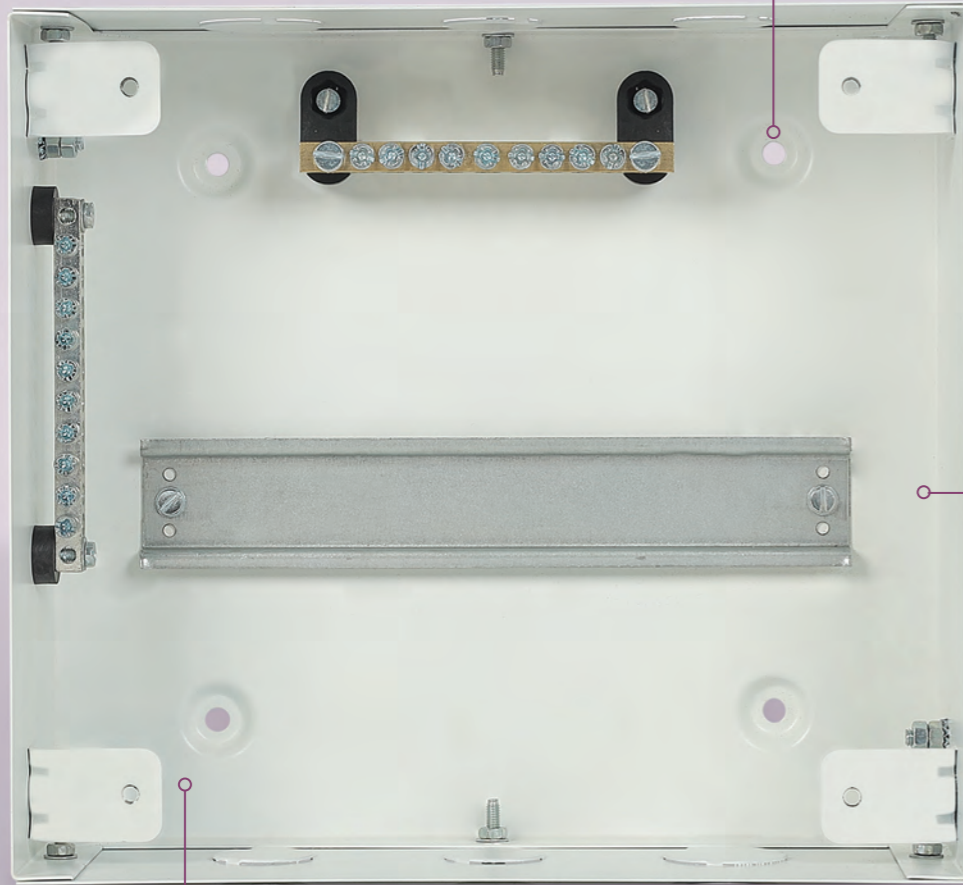

Product Features

Suitable for Flush Mounting and Surface Mounting
Mounting key holes are provided in every Dizly DB, as an option for surface mounting

Ease of Wiring
Adequate wiring space is provided

Striking Design
Superior design & finish that blends seamlessly with all kinds of interior decor.

Colour
Pristine white in colour with matt finishing

Ensuring Reliability and Safety
Designed as per Indian & Internationally accepted Standard IEC 61439-3, IS-8623, IS-13032

Sturdy & Robust
Manufactured with high precision and high quality CRCA steel sheets